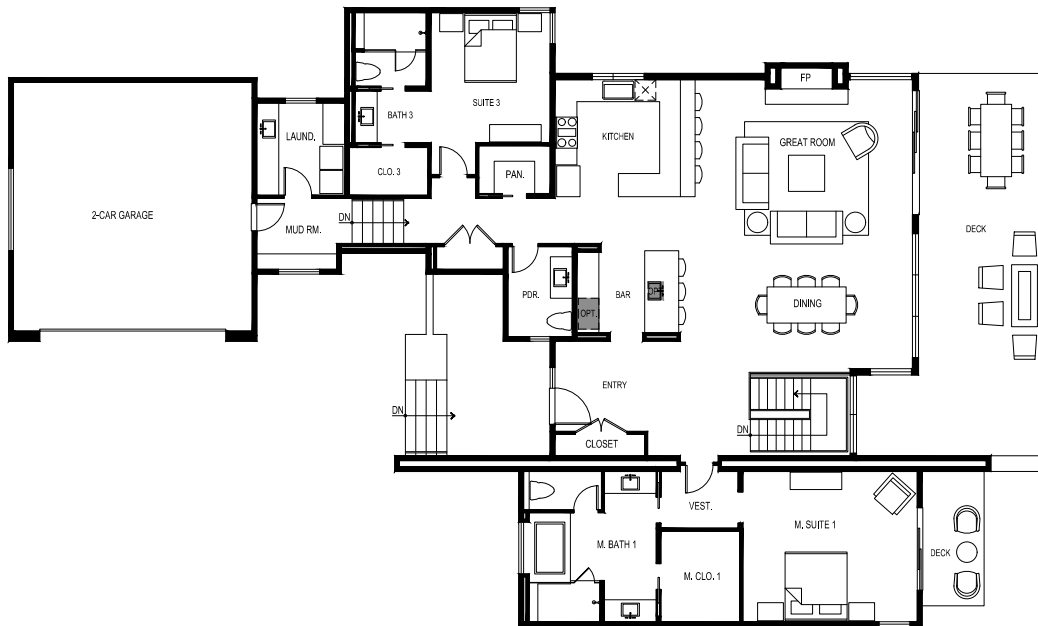

NICKLAUS RESIDENCES - ESCHER

BASE 4,066 SQ. FT.

4 BEDROOM | 4.5 BATH

W/ OPT. BEDROOM 5 | BATH 5.5 /BAR | 4,627 SQ. FT.

MAIN LEVEL

LOWER LEVEL